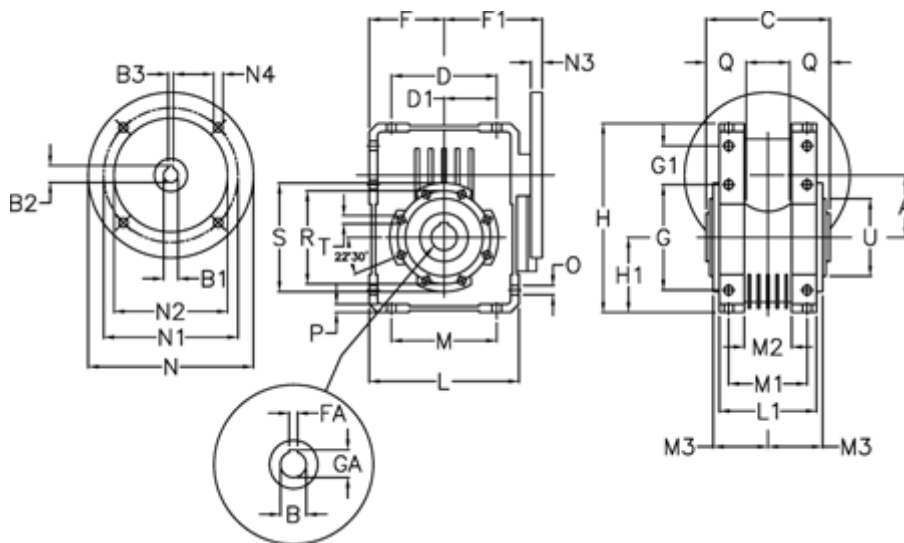

Article number: 392208603074036

Description: Worm Gear with Torque Limiter
W86 L2-U-30-P100 B5

Measures

A = 86.9	F = 100	L = 200	N2 = 180	T = M10x18
B = 35	F1 = 136	L1 = 125	N3 = 13	U = 110
B1 E7 = 28	FA = 10	M = 144	N4 = 12.5	
B2 = 31.3	G = 144	M1 = 101	O = 11.5	
B3 H9 = 8	G1 = 45.5	M2 = 57	P = 11	
C = 140	GA = 38.3	M3 = 64.5	Q = 45	
D = 144	H = 245.5	N = 250	R = 130	
D1 = 72	H1 = 100	N1 = 215	S = 150	